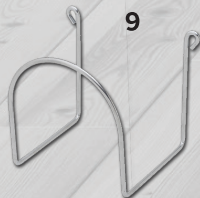

LOW-VOLTAGE ATTACHMENT KIT WITH AIR-DRIVEN CARPET BEATER

KIT-02-30/35/40-284W

1. German-made high-velocity air-driven carpet beater
 - Available in lengths of 30', 35' and 40'
2. ON-OFF low-voltage hose with 360° swivelling wall-mounted end cuff
3. Adjustable wand with button lock
4. 12" horsehair brush with straight-cut bristles
5. Deluxe horsehair dusting brush
6. Upholstery brush
7. Tool for cleaning cracks and crannies
8. Deluxe accessory holder bag
9. Chrome hose hanger

*Ideal for
short-hair carpets
and rugs*

*Anti-kinking mechanism:
360° swivelling wall-
mounted end cuff*